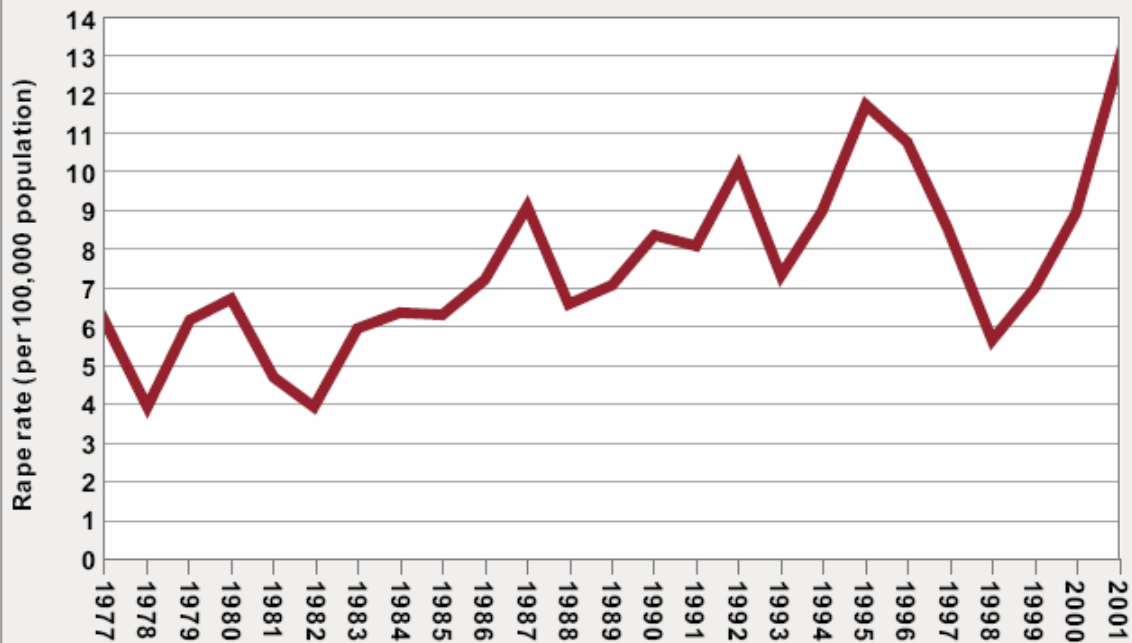

Figure 2.10 World rape rates, 1977–2001

Source: Graeme Newman, 2003

The reported global rape rate more than doubled between 1977 and 2001. This may reflect increased reporting rather than more rape; it could reflect both.